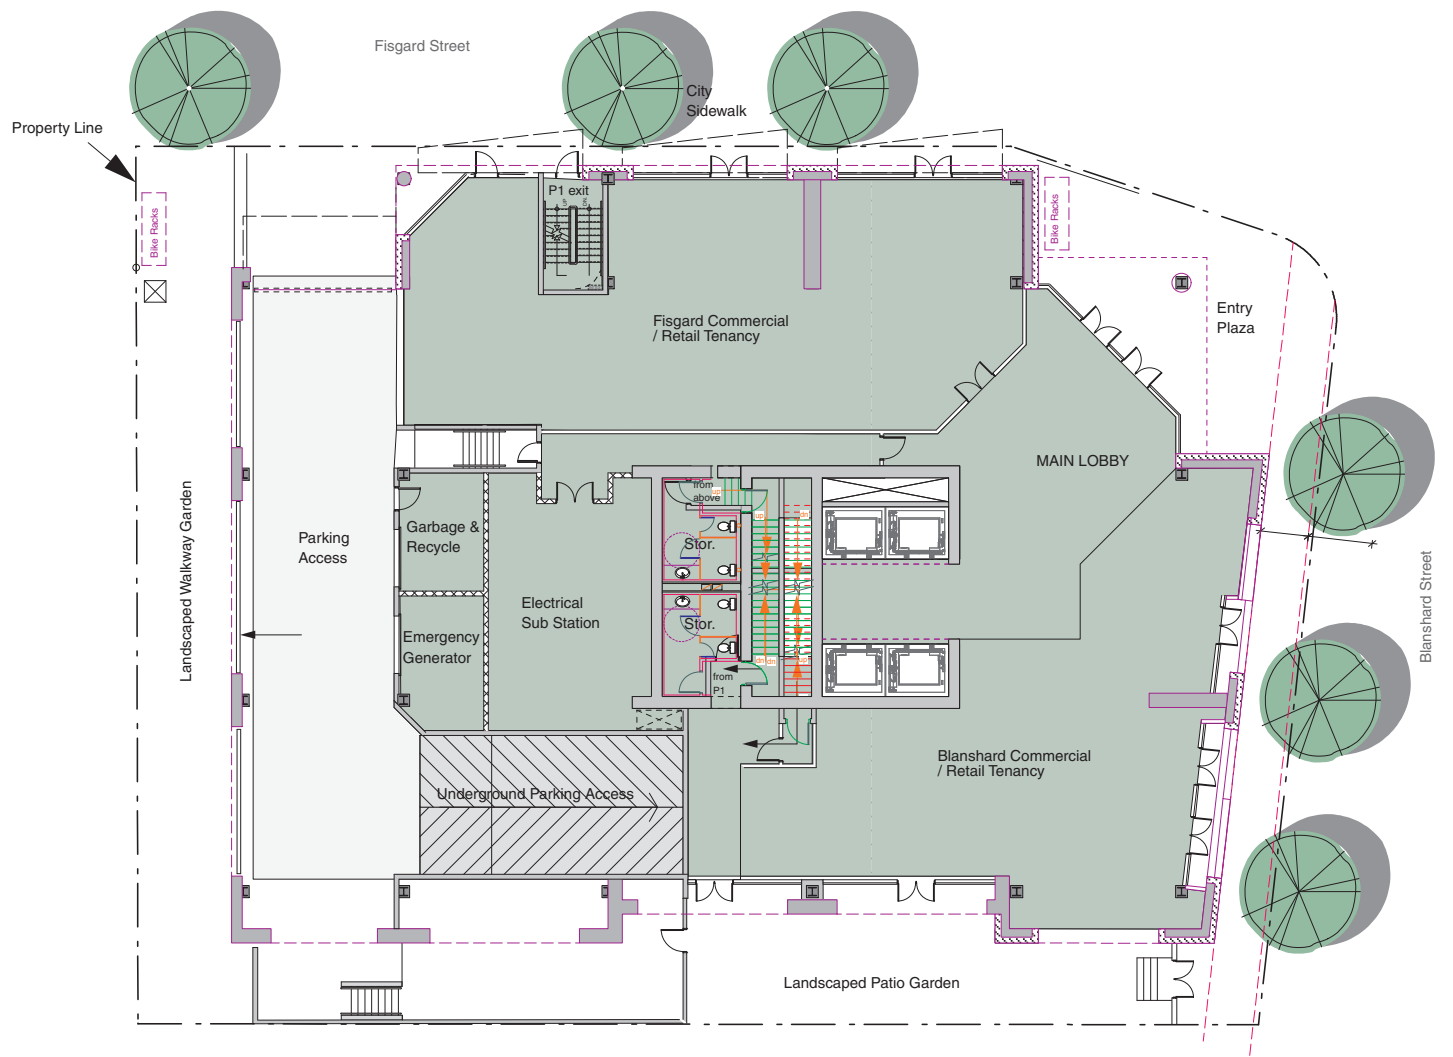

gatewaygreen

build future inspiration

Main Floor

Main Floor Specifications

Fisgard Retail ± 2,583 Square Feet (± 240 m²)
 Blanshard Retail. ± 2,260 Square Feet (± 210 m²)

de Hoog & Kierulf architects
Architectural plans only. Finished floor plans may not resemble exactly.